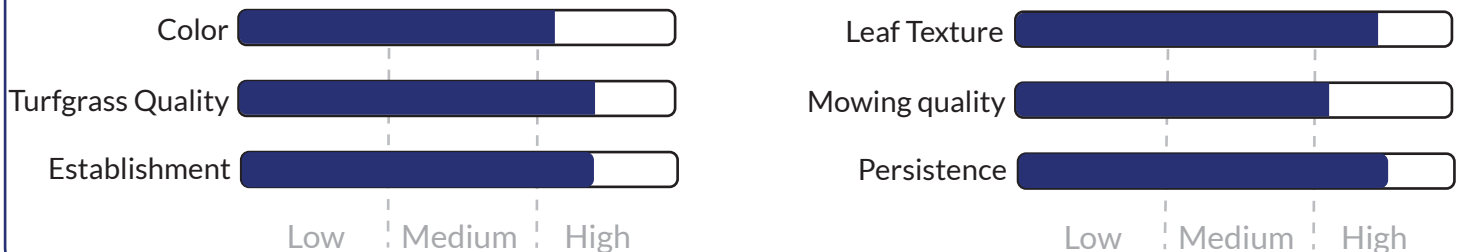

Characteristic Ratings

MARION AG SERVICE
www.marionag.com
503-633-4281